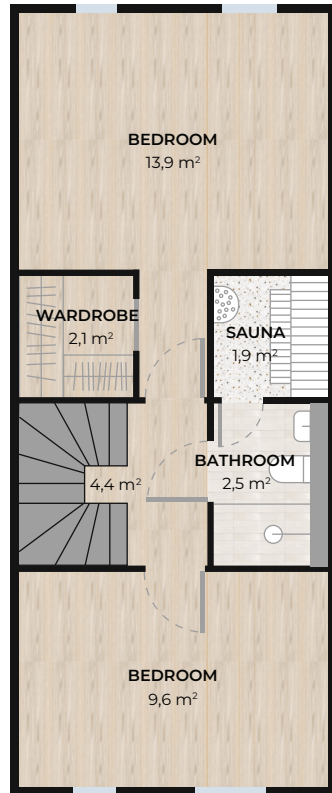

1st FLOOR  
36,5 m<sup>2</sup>

2nd FLOOR  
34,4 m<sup>2</sup>

**PARQUET:** Table parquet Saar Gent Dream, 1-ply, nature, brushed, white matt varnish, click system, 14/3x148x1860, 2x phase.  
Delivery: [www.lincona.ee/product/parkett-dream-collection-saar-gent/](http://www.lincona.ee/product/parkett-dream-collection-saar-gent/)

**TOILET:**  
Rak-Feeling Rimless S2x36, white mat  
Delivery: [www.rakceramics.com/eea/en/bathroom-kitchen/category/water-closets/rak-feeling---rst23500a---matt-white-rimless-wall-hung-water-closet-52-cm---matt-white/](http://www.rakceramics.com/eea/en/bathroom-kitchen/category/water-closets/rak-feeling---rst23500a---matt-white-rimless-wall-hung-water-closet-52-cm---matt-white/)