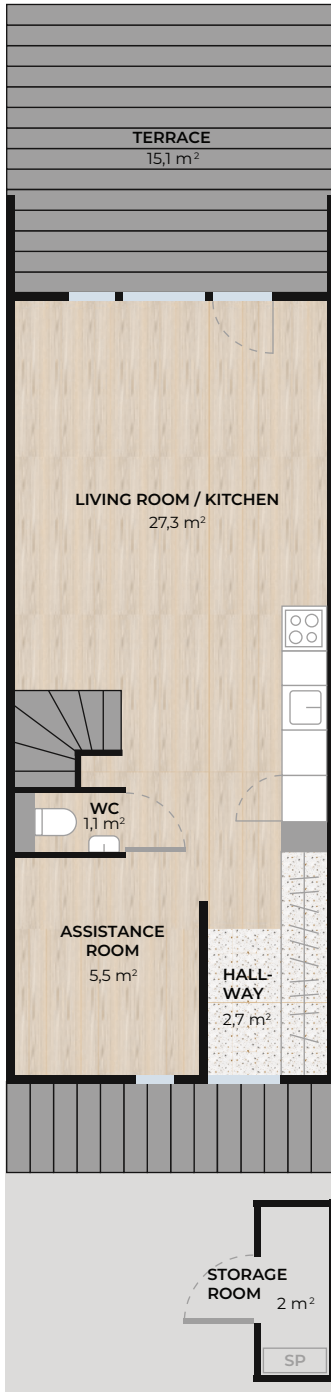

1st FLOOR  
36,5 m<sup>2</sup>

2nd FLOOR  
34,4 m<sup>2</sup>

**PARQUET:** Table parquet Saar Gent Dream, 1-ply, nature, brushed, white matt varnish, click system, 14/3x148x1860, 2x phase.  
Delivery: [www.lincona.ee/product/parkett-dream-collection-saar-gent/](http://www.lincona.ee/product/parkett-dream-collection-saar-gent/)

**INTERIOR DOORS:**  
Frame door FORBY 1P, Haapsalu Uksetehas, paint white

**FLOOR BOARDS:**  
H12x58 mm, r 3 mm, wood, paint the wall color according to the package  
Delivery: [www.hoovelliste.ee](http://www.hoovelliste.ee)

**TOILET:**  
Rak-Feeling Rimless S2x36, white mat  
Delivery: [www.rakceramics.com/eea/en/bathroom-kitchen/category/water-closets/rak-feeling---rst23500a---matt-white-rimless-wall-hung-water-closet-52-cm---matt-white/](http://www.rakceramics.com/eea/en/bathroom-kitchen/category/water-closets/rak-feeling---rst23500a---matt-white-rimless-wall-hung-water-closet-52-cm---matt-white/)