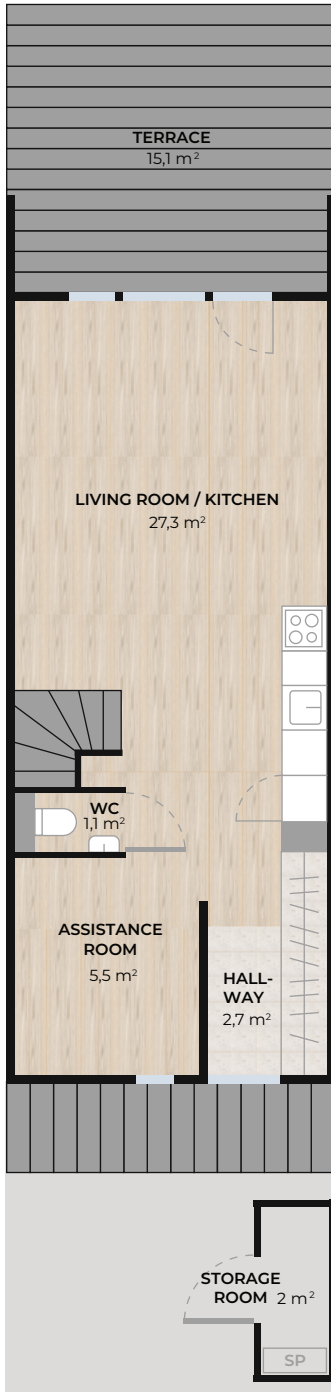

1st FLOOR  
36,5 m<sup>2</sup>

2nd FLOOR  
34,4 m<sup>2</sup>

**PARQUET:** Table parquet Saar Gent Dream, 1-ply, nature, brushed, white matt varnish, click system, 14/3x148x1860, 2x phase.  
Delivery: [www.lincona.ee/product/parkett-dream-collection-saar-gent/](http://www.lincona.ee/product/parkett-dream-collection-saar-gent/)

**CERAMIC TILE:** (floor and walls): Provenza EGO AVORIO WHITE 600x600 mm  
The width of the joint is minimal (max. 2 mm), the color of the joint should match the color of the tile as much as possible.  
Starlike Evo Bianco Ghiaccio 102  
Delivery: [www.noto.ee](http://www.noto.ee)

**CERAMIC TILE:** H 1.200 UP TO THE CEILING:  
Emil Ceramica SIXTY Minibrick, 50x150 mm, white, matt, vertical installation.  
The width of the joint is minimal, the tone of the joint as much as possible the tone of the tile  
Starlike Evo Bianco Ghiaccio 102  
Delivery: [www.noto.ee](http://www.noto.ee)