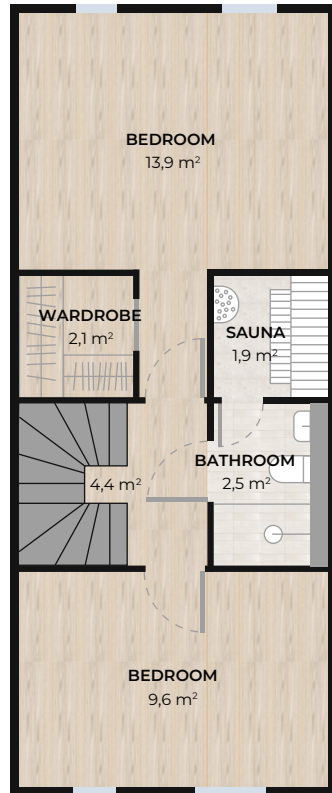

1st FLOOR  
36,5 m<sup>2</sup>

2nd FLOOR  
34,4 m<sup>2</sup>

**PARQUET:** Table parquet Saar Gent Dream, 1-ply, nature, brushed, white matt varnish, click system, 14/3x148x1860, 2x phase.  
Delivery: [www.lincona.ee/product/parkett-dream-collection-saar-gent/](http://www.lincona.ee/product/parkett-dream-collection-saar-gent/)

**CERAMIC TILE:** (floor and walls): Provenza EGO AVORIO WHITE 600x600 mm  
The width of the joint is minimal (max. 2 mm), the color of the joint should match the color of the tile as much as possible.  
Starlike Evo Bianco Ghiaccio 102  
Delivery: [www.noto.ee](http://www.noto.ee)

**CERAMIC TILE:** H 1.200 UP TO THE CEILING:  
Emil Ceramica SIXTY Minibrick, 50x150 mm, white, matt, vertical installation.  
The width of the joint is minimal, the tone of the joint as much as possible the tone of the tile  
Starlike Evo Bianco Ghiaccio 102  
Delivery: [www.noto.ee](http://www.noto.ee)